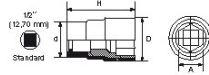

Photos and texts not contractually binding. Do not litter. Document generated on 2024-04-30 23:39:34

SPECIFIC DATA

Designation	SOCKET 1/2" DODECAGOON 6 MM INSULATED 1000 VOLT
Sales reference	O
Weight (g)	
H (mm)	
d (mm)	
D (mm)	
A (mm)	
Guarantee	