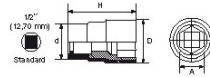

SPECIFIC DATA

Designation	SOCKET 1/2" DODECAGOON 5 MM INSULATED 1000 VOLT
Sales reference	O
Weight (g)	
H (mm)	
d (mm)	
D (mm)	
A (mm)	
Guarantee	

**Guarantee applied**

**O | SAM TOOL guarantee.**

Guarantee without time limit on the tools used under normal conditions.