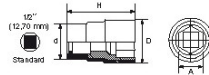

SPECIFIC DATA

|                 |   |
|-----------------|---|
| Designation     | SOCKET 1/2" INSULATED 1000V 12-SIDES 24MM |
| Sales reference | ZS-24                                     |
| Weight (g)      | 140                                       |
| H (mm)          | 65  |
| d (mm)          | 27  |
| D (mm)          | 37  |
| A (mm)          | 24  |
| Guarantee       | O   |