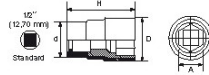

Photos and texts not contractually binding. Do not litter. Document generated on 2024-05-01 05:35:32

SPECIFIC DATA

Designation	SOCKETS INSULATED 1/2" 12 POINTS 18MM
Sales reference	ZS-18
Weight (g)	80
H (mm)	52
d (mm)	27
D (mm)	29.5
A (mm)	18
Guarantee	O