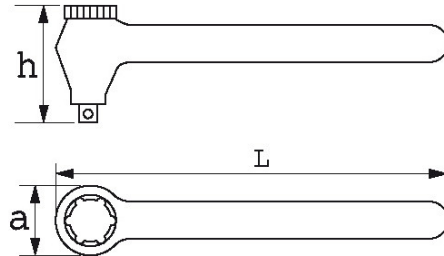

SPECIFIC DATA

Designation	INSULATED RATCHET 1/2"
Sales reference	ZS-159
L (mm)	255
Weight (g)	580
h (mm)	60
a (mm)	46
Guarantee	O   SAM TOOL guarantee.

**Guarantee applied**

**O | SAM TOOL guarantee.**

Guarantee without time limit on the tools used under normal conditions.