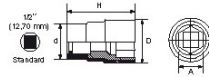

Photos and texts not contractually binding. Do not litter. Document generated on 2024-05-01 07:45:08

SPECIFIC DATA

Designation	SOCKETS INSULATED 1/2" 12 POINTS 14MM
Sales reference	ZS-14
Weight (g)	80
H (mm)	52
d (mm)	27
D (mm)	24.5
A (mm)	14
Guarantee	O