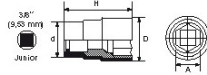

<https://www.sam-outillage.com/>

Photos and texts not contractually binding. Do not litter. Document generated on 2024-05-01 22:25:47

SPECIFIC DATA

Designation	SOCKET 1/4" INSULATED 1000V 6 SIDES 9MM
Sales reference	ZRH-9
Weight (g)	22
H (mm)	40
d (mm)	23
D (mm)	15
A (mm)	9
Guarantee	O