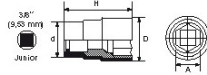

SPECIFIC DATA

Designation	SOCKET 1/4" INSULATED 1000V 6 SIDES 8MM
Sales reference	ZRH-8
Weight (g)	16
H (mm)	40
d (mm)	23
D (mm)	15
A (mm)	8
Guarantee	O

**Guarantee applied**

**O | SAM TOOL guarantee.**

Guarantee without time limit on the tools used under normal conditions.