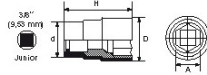

<https://www.sam-outillage.com/>

Photos and texts not contractually binding. Do not litter. Document generated on 2024-05-01 12:53:57

SPECIFIC DATA

Designation	SOCKET 1/4" INSULATED 1000V 6 SIDES 7MM
Sales reference	ZRH-7
Weight (g)	14
H (mm)	40
d (mm)	15
D (mm)	15
A (mm)	7
Guarantee	O