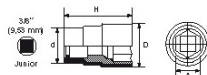

<https://www.sam-outillage.com/>

Photos and texts not contractually binding. Do not litter. Document generated on 2024-05-02 00:32:15

SPECIFIC DATA

Designation	SOCKET 1/4" INSULATED 1000V 6 SIDES 6MM
Sales reference	ZRH-6
Weight (g)	14
H (mm)	42
d (mm)	15
D (mm)	15
A (mm)	6
Guarantee	O