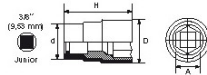

<https://www.sam-outillage.com/>

Photos and texts not contractually binding. Do not litter. Document generated on 2024-05-02 04:14:24

SPECIFIC DATA

Designation	SOCKET 1/4" INSULATED 1000V 6 SIDES 5MM
Sales reference	ZRH-5
Weight (g)	12
H (mm)	41
d (mm)	15
D (mm)	15
A (mm)	5
Guarantee	O