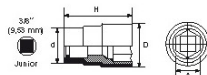

SPECIFIC DATA

Designation	SOCKET 1/4 INSULATED 1000V 6 SIDES 14MM
Sales reference	ZRH-14
Weight (g)	32
H (mm)	42
d (mm)	23
D (mm)	21
A (mm)	14
Guarantee	O

**Guarantee applied**

**O | SAM TOOL guarantee.**