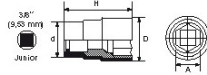

<https://www.sam-outillage.com/>

Photos and texts not contractually binding. Do not litter. Document generated on 2024-05-02 03:54:33

SPECIFIC DATA

Designation	SOCKET 1/4 INSULATED 1000V 6 SIDES 13MM
Sales reference	ZRH-13
Weight (g)	28
H (mm)	42
d (mm)	23
D (mm)	20
A (mm)	13
Guarantee	O