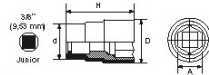

SPECIFIC DATA

Designation	SOCKET 1/4 INSULATED 1000V 6 SIDES 12MM
Sales reference	ZRH-12
Weight (g)	28
H (mm)	42
d (mm)	23
D (mm)	20
A (mm)	12
Guarantee	O

**Guarantee applied**

**O | SAM TOOL guarantee.**