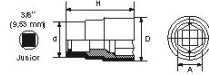

<https://www.sam-outillage.com/>

Photos and texts not contractually binding. Do not litter. Document generated on 2024-05-02 02:50:44

SPECIFIC DATA

Designation	SOCKET 1/4 INSULATED 1000V 6 SIDES 11MM
Sales reference	ZRH-11
Weight (g)	26
H (mm)	42
d (mm)	23
D (mm)	15
A (mm)	11
Guarantee	O