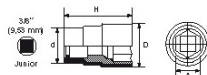

<https://www.sam-outillage.com/>

Photos and texts not contractually binding. Do not litter. Document generated on 2024-05-01 17:16:33

SPECIFIC DATA

Designation	SOCKET 1/4 INSULATED 1000V 6 SIDES 10MM
Sales reference	ZRH-10
Weight (g)	22
H (mm)	42
d (mm)	23
D (mm)	15
A (mm)	10
Guarantee	O