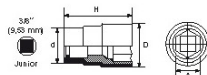

SPECIFIC DATA

Designation	3/8" INSULATED SHORT HEXAGONAL SOCKET 8 MM
Sales reference	ZJH-8
Weight (g)	30
H (mm)	41
d (mm)	23
D (mm)	16
A (mm)	8
Guarantee	O

**Guarantee applied**

**O | SAM TOOL guarantee.**