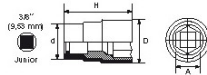

SPECIFIC DATA

Designation	3/8" FEMALE 6 PTS SOCKET 1000V 21MM
Sales reference	ZJH-21
Weight (g)	85
H (mm)	47
d (mm)	23
D (mm)	32
A (mm)	21
Guarantee	O

**Guarantee applied**

**O | SAM TOOL guarantee.**

Guarantee without time limit on the tools used under normal conditions.