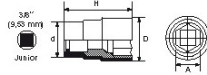

Photos and texts not contractually binding. Do not litter. Document generated on 2024-04-25 10:26:55

SPECIFIC DATA

Designation	3/8" FEMALE 6 PTS SOCKET 1000V 18MM
Sales reference	ZJH-18
Weight (g)	50
H (mm)	46
d (mm)	23
D (mm)	29.5
A (mm)	18
Guarantee	O