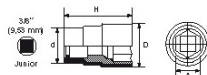

SPECIFIC DATA

Designation	3/8" FEMALE 6 PTS SOCKET 1000V 17MM
Sales reference	ZJH-17
Weight (g)	60
H (mm)	44
d (mm)	23
D (mm)	27
A (mm)	17
Guarantee	O

**Guarantee applied**

**O | SAM TOOL guarantee.**

Guarantee without time limit on the tools used under normal conditions.