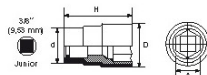

Photos and texts not contractually binding. Do not litter. Document generated on 2024-04-25 06:37:09

SPECIFIC DATA

Designation	3/8" INSULATED SHORT HEXAGONAL SOCKET 14 MM
Sales reference	ZJH-14
Weight (g)	45
H (mm)	43
d (mm)	23
D (mm)	23.5
A (mm)	14
Guarantee	O