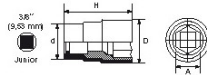

Photos and texts not contractually binding. Do not litter. Document generated on 2024-04-25 09:15:51

SPECIFIC DATA

Designation	3/8" INSULATED SHORT HEXAGONAL SOCKET 13 MM
Sales reference	ZJH-13
Weight (g)	45
H (mm)	43
d (mm)	23
D (mm)	22.5
A (mm)	13
Guarantee	O