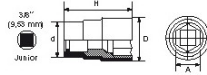

Photos and texts not contractually binding. Do not litter. Document generated on 2024-04-25 06:21:56

SPECIFIC DATA

Designation	3/8" INSULATED SHORT HEXAGONAL SOCKET 10 MM
Sales reference	ZJH-10
Weight (g)	35
H (mm)	41
d (mm)	23
D (mm)	18.5
A (mm)	10
Guarantee	O