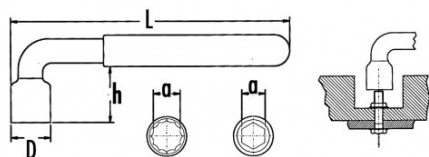

SPECIFIC DATA

Designation	SINGLE END BOX WRENCH 1000V 9 MM
Sales reference	Z-80-9
L (mm)	108
Weight (g)	60
D (mm)	16
Number of points	6
h (mm)	21
a (mm)	9
Guarantee	O

**Guarantee applied**

**O | SAM TOOL guarantee.**