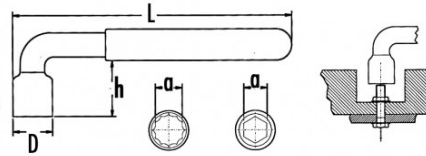

Photos and texts not contractually binding. Do not litter. Document generated on 2024-05-03 11:06:52

DESCRIPTION

1000 v insulated open socket wrenches

For powerful tightening thanks to the lever arm.

Hollow socket 6 splines from 6 to 9 mm and 12 splines from 10 to 17 mm.

STANDARDS / DIRECTIVES

NF ISO 1711-1, CEI 60900, DIN 899

SAM Outillage

10 rue Camille de Rochetaillée
42000 Saint-Etienne - France

RCS Saint-Etienne B 338 002 231 | SAS au capital de 8 189 583 €

<https://www.sam-outillage.com/>

Photos and texts not contractually binding. Do not litter. Document generated on 2024-05-03 11:06:52

SPECIFIC DATA

Designation	SINGLE END BOX WRENCH 1000V 8 MM
Sales reference	Z-80-8
L (mm)	94
Weight (g)	50
D (mm)	14
Number of points	6
h (mm)	19
a (mm)	8
Guarantee	O