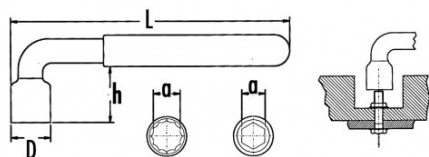

Photos and texts not contractually binding. Do not litter. Document generated on 2024-05-03 11:58:47

DESCRIPTION

1000 v insulated open socket wrenches

For powerful tightening thanks to the lever arm.

Hollow socket 6 splines from 6 to 9 mm and 12 splines from 10 to 17 mm.

STANDARDS / DIRECTIVES

NF ISO 1711-1, CEI 60900, DIN 899

SAM Outillage

10 rue Camille de Rochetaillée
42000 Saint-Etienne - France

RCS Saint-Etienne B 338 002 231 | SAS au capital de 8 189 583 €

<https://www.sam-outillage.com/>

Photos and texts not contractually binding. Do not litter. Document generated on 2024-05-03 11:58:47

SPECIFIC DATA

Designation	SINGLE END BOX WRENCH 1000V 7 MM
Sales reference	Z-80-7
L (mm)	90
Weight (g)	35
D (mm)	11.5
Number of points	6
h (mm)	18
a (mm)	7
Guarantee	O