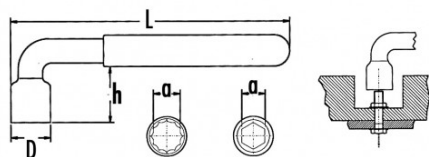

Photos and texts not contractually binding. Do not litter. Document generated on 2024-05-03 12:37:58

DESCRIPTION

1000 v insulated open socket wrenches

For powerful tightening thanks to the lever arm.

Hollow socket 6 splines from 6 to 9 mm and 12 splines from 10 to 17 mm.

STANDARDS / DIRECTIVES

NF ISO 1711-1, CEI 60900, DIN 899

SAM Outillage

10 rue Camille de Rochetaillée
42000 Saint-Etienne - France

RCS Saint-Etienne B 338 002 231 | SAS au capital de 8 189 583 €

<https://www.sam-outillage.com/>

Photos and texts not contractually binding. Do not litter. Document generated on 2024-05-03 12:37:58

SPECIFIC DATA

| | |
|------------------|----------------------------------|
| Designation | SINGLE END BOX WRENCH 1000V 6 MM |
| Sales reference | Z-80-6 |
| L (mm) | 82 |
| Weight (g) | 30 |
| D (mm) | 10.5 |
| Number of points | 6 |
| h (mm) | 15.5 |
| a (mm) | 6 |
| Guarantee | O |