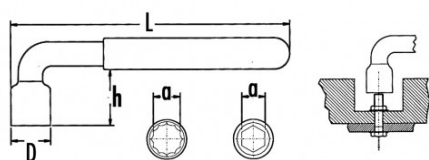

Photos and texts not contractually binding. Do not litter. Document generated on 2024-05-03 13:12:33

DESCRIPTION

1000 v insulated open socket wrenches

For powerful tightening thanks to the lever arm.

Hollow socket 6 splines from 6 to 9 mm and 12 splines from 10 to 17 mm.

STANDARDS / DIRECTIVES

NF ISO 1711-1, CEI 60900, DIN 899

SAM Outillage

10 rue Camille de Rochetaillée
42000 Saint-Etienne - France

RCS Saint-Etienne B 338 002 231 | SAS au capital de 8 189 583 €

<https://www.sam-outillage.com/>

Photos and texts not contractually binding. Do not litter. Document generated on 2024-05-03 13:12:33

SPECIFIC DATA

Designation	SINGLE END BOX WRENCH 1000V 17MM
Sales reference	Z-80-17
L (mm)	189
Weight (g)	280
D (mm)	28
Number of points	12
h (mm)	39
a (mm)	17
Guarantee	O