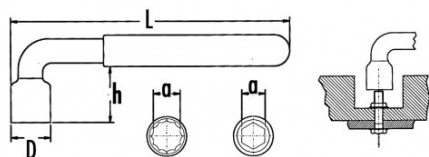

Photos and texts not contractually binding. Do not litter. Document generated on 2024-05-03 14:55:13

DESCRIPTION

1000 v insulated open socket wrenches

For powerful tightening thanks to the lever arm.

Hollow socket 6 splines from 6 to 9 mm and 12 splines from 10 to 17 mm.

STANDARDS / DIRECTIVES

NF ISO 1711-1, CEI 60900, DIN 899

SAM Outillage

10 rue Camille de Rochetaillée
42000 Saint-Etienne - France

RCS Saint-Etienne B 338 002 231 | SAS au capital de 8 189 583 €

<https://www.sam-outillage.com/>

Photos and texts not contractually binding. Do not litter. Document generated on 2024-05-03 14:55:13

SPECIFIC DATA

Designation	SINGLE END BOX WRENCH 1000V 16MM
Sales reference	Z-80-16
L (mm)	172
Weight (g)	230
D (mm)	26
Number of points	12
h (mm)	37
a (mm)	16
Guarantee	O