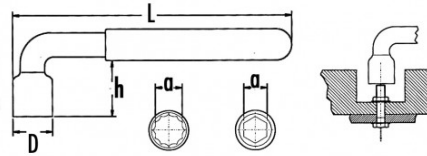

Photos and texts not contractually binding. Do not litter. Document generated on 2024-05-03 10:18:05

DESCRIPTION

1000 v insulated open socket wrenches

For powerful tightening thanks to the lever arm.

Hollow socket 6 splines from 6 to 9 mm and 12 splines from 10 to 17 mm.

STANDARDS / DIRECTIVES

NF ISO 1711-1, CEI 60900, DIN 899

SAM Outillage

10 rue Camille de Rochetaillée
42000 Saint-Etienne - France

RCS Saint-Etienne B 338 002 231 | SAS au capital de 8 189 583 €

<https://www.sam-outillage.com/>

Photos and texts not contractually binding. Do not litter. Document generated on 2024-05-03 10:18:05

SPECIFIC DATA

| | |
|------------------|----------------------------------|
| Designation | SINGLE END BOX WRENCH 1000V 14MM |
| Sales reference | Z-80-14 |
| L (mm) | 160 |
| Weight (g) | 170 |
| D (mm) | 23 |
| Number of points | 12 |
| h (mm) | 32 |
| a (mm) | 14 |
| Guarantee | O |