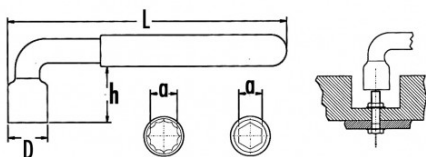

SPECIFIC DATA

Designation	SINGLE END BOX WRENCH 1000V 13MM
Sales reference	Z-80-13
L (mm)	150
Weight (g)	160
D (mm)	22
Number of points	12
h (mm)	29
a (mm)	13
Guarantee	O

**Guarantee applied**

**O | SAM TOOL guarantee.**