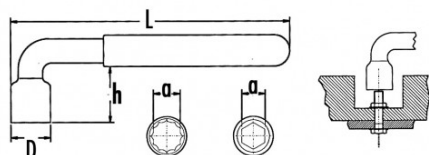

Photos and texts not contractually binding. Do not litter. Document generated on 2024-05-03 11:52:00

DESCRIPTION

1000 v insulated open socket wrenches

For powerful tightening thanks to the lever arm.

Hollow socket 6 splines from 6 to 9 mm and 12 splines from 10 to 17 mm.

STANDARDS / DIRECTIVES

NF ISO 1711-1, CEI 60900, DIN 899

SAM Outillage

10 rue Camille de Rochetaillée
42000 Saint-Etienne - France

RCS Saint-Etienne B 338 002 231 | SAS au capital de 8 189 583 €

<https://www.sam-outillage.com/>

Photos and texts not contractually binding. Do not litter. Document generated on 2024-05-03 11:52:00

SPECIFIC DATA

Designation	SINGLE END BOX WRENCH 1000V 12MM
Sales reference	Z-80-12
L (mm)	135
Weight (g)	130
D (mm)	20.5
Number of points	12
h (mm)	28
a (mm)	12
Guarantee	O