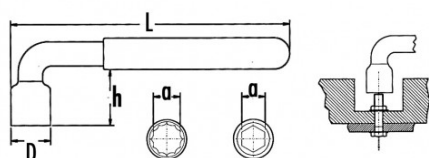

SPECIFIC DATA

Designation	SINGLE END BOX WRENCH 1000V 11MM
Sales reference	Z-80-11
L (mm)	130
Weight (g)	95
D (mm)	20
Number of points	12
h (mm)	26
a (mm)	11
Guarantee	O

**Guarantee applied**

**O | SAM TOOL guarantee.**