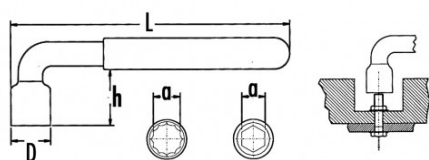

SPECIFIC DATA

Designation	SINGLE END BOX WRENCH 1000V 10MM
Sales reference	Z-80-10
L (mm)	118
Weight (g)	90
D (mm)	18
Number of points	12
h (mm)	24
a (mm)	10
Guarantee	O

**Guarantee applied**

**O | SAM TOOL guarantee.**