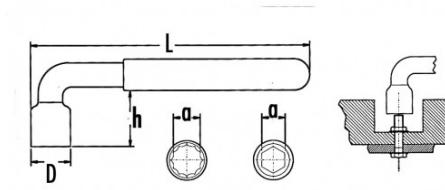

Photos and texts not contractually binding. Do not litter. Document generated on 2024-05-03 16:28:22

DESCRIPTION

1000 v insulated open socket wrenches

For powerful tightening thanks to the lever arm.

Hollow socket 6 splines from 6 to 9 mm and 12 splines from 10 to 17 mm.

<https://www.sam-outillage.com/>

Photos and texts not contractually binding. Do not litter. Document generated on 2024-05-03 16:28:22

Sales reference	L (mm)	Weight (g)	D (mm)	Number of points	h (mm)	a (mm)	Guarantee
Z-80-6	82	30	10.5	6	15.5	6	O
Z-80-14	160	170	23	12	32	14	O
Z-80-9	108	60	16	6	21	9	O
Z-80-8	94	50	14	6	19	8	O
Z-80-16 (not marketed)	172	230	26	12	37	16	O
Z-80-13	150	160	22	12	29	13	O
Z-80-10	118	90	18	12	24	10	O
Z-80-7	90	35	11.5	6	18	7	O
Z-80-17	189	280	28	12	39	17	O
Z-80-12	135	130	20.5	12	28	12	O
Z-80-11	130	95	20	12	26	11	O