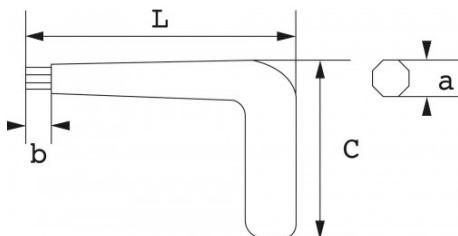

SPECIFIC DATA

Designation	SHORT HEX KEY 1000-V INSULATED - 6 MM
Sales reference	Z-65-6
L (mm)	125
Weight (g)	70
C (mm)	85
b (mm)	12
a (mm)	6
Guarantee	O

**Guarantee applied**

**O | SAM TOOL guarantee.**

Guarantee without time limit on the tools used under normal conditions.