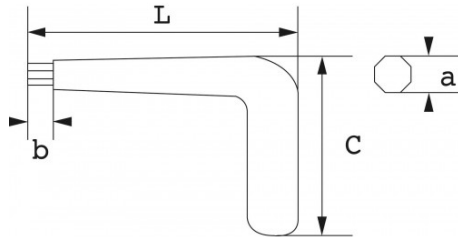

Photos and texts not contractually binding. Do not litter. Document generated on 2024-05-09 17:43:37

DESCRIPTION

1000 v insulated 90° elbow hexagonal wrenches

To manoeuvre the difficult access hollow screw 6 splines.

Photos and texts not contractually binding. Do not litter. Document generated on 2024-05-09 17:43:37

SPECIFIC DATA

Designation	INSULATED MALE OFFSET WRENCH 5 MM
Sales reference	Z-65-5
L (mm)	125
Weight (g)	50
C (mm)	85
b (mm)	12
a (mm)	5
Guarantee	0