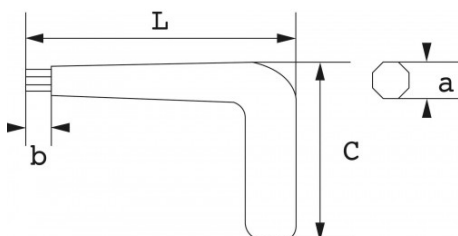

Photos and texts not contractually binding. Do not litter. Document generated on 2024-05-10 08:19:18

DESCRIPTION

1000 v insulated 90° elbow hexagonal wrenches

To manoeuvre the difficult access hollow screw 6 splines.

Photos and texts not contractually binding. Do not litter. Document generated on 2024-05-10 08:19:18

SPECIFIC DATA

Designation	SHORT HEX KEY 1000-V INSULATED - 4 MM
Sales reference	Z-65-4
L (mm)	124
Weight (g)	30
C (mm)	84
b (mm)	12
a (mm)	4
Guarantee	O