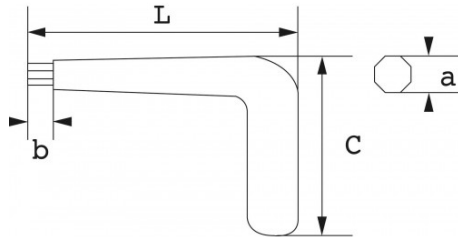

SPECIFIC DATA

Designation	SHORT HEX KEY 1000-V INSULATED - 3 MM
Sales reference	Z-65-3
L (mm)	123
Weight (g)	20
C (mm)	83
b (mm)	12
a (mm)	3
Guarantee	O

Guarantee applied

O | SAM TOOL guarantee.

Guarantee without time limit on the tools used under normal conditions.

[>> Find out more](#)

SAM Outillage

10 rue Camille de Rochetaillée
42000 Saint-Etienne - France

RCS Saint-Etienne B 338 002 231 | SAS au capital de 8 189 583 €

<https://www.sam-outillage.com/>