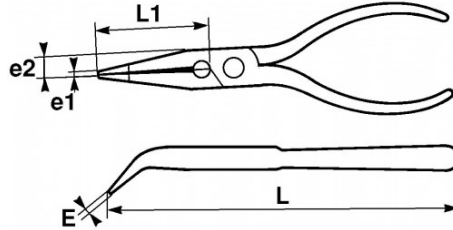

Photos and texts not contractually binding. Do not litter. Document generated on 2024-04-26 23:53:10

DESCRIPTION

1000 v insulated angled half-round nose pliers

Burnished polished finish. Forged chrome-vanadium steel. Ribbed nose for better tightening. 45° bent nose. Integrated wire-cutter function for mild steel wire. C = Cutting capacity: 160kg/mm²

STANDARDS / DIRECTIVES

NF ISO 5745, CEI 60900

SAM Outillage

10 rue Camille de Rochetaillée
42000 Saint-Etienne - France

RCS Saint-Etienne B 338 002 231 | SAS au capital de 8 189 583 €

<https://www.sam-outillage.com/>

Photos and texts not contractually binding. Do not litter. Document generated on 2024-04-26 23:53:10

SPECIFIC DATA

Designation	INSULATED HALF ROUND NOSE PLIERS
Sales reference	Z-239-20
L (mm)	195
E (mm)	2.5
Weight (g)	200
C (mm)	1.6
e1 (mm)	1.5
L1 (mm)	72
L"	8
e2 (mm)	8
Guarantee	O