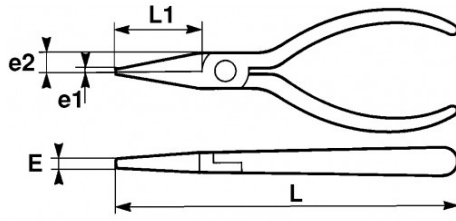

Photos and texts not contractually binding. Do not litter. Document generated on 2024-04-23 19:18:56

Designation	FLAT NOSE PLIERS INSULATED
Sales reference	Z-236-16
L (mm)	165
E (mm)	6
Weight (g)	150
e1 (mm)	1.8
L1 (mm)	52
L"	6"1/2
e2 (mm)	8
Guarantee	O