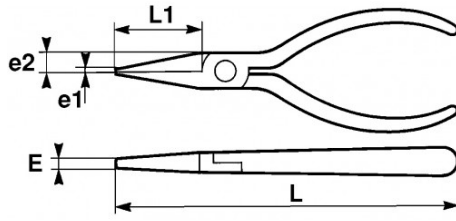

Photos and texts not contractually binding. Do not litter. Document generated on 2024-04-23 20:54:24

Designation	FLAT NOSE PLIERS INSULATED 1000V - 145MM
Sales reference	Z-236-14
L (mm)	145
E (mm)	8
Weight (g)	150
e1 (mm)	2.5
L1 (mm)	30
L"	5"1/2
e2 (mm)	8
Guarantee	O