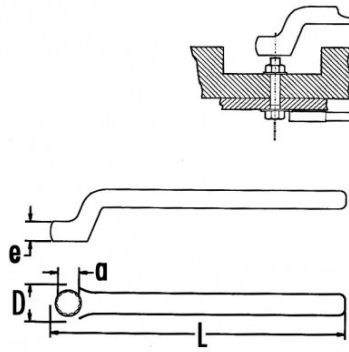

Photos and texts not contractually binding. Do not litter. Document generated on 2024-04-20 04:28:09

DESCRIPTION

1000 v insulated offset ring wrenches

Forged chrome-vanadium steel. 1 opening per wrench. The elbow height and handle angle make it possible to work on sunken nuts. The counter-cranked head allows you to circumvent any obstacles that would prevent the use of a straight wrench.

STANDARDS / DIRECTIVES

NF ISO 691, NF ISO 1174-1, NF ISO 1711-1, CEI 60900

SPECIFIC DATA

SAM Outillage

10 rue Camille de Rochetaillée
42000 Saint-Etienne - France

RCS Saint-Etienne B 338 002 231 | SAS au capital de 8 189 583 €

<https://www.sam-outillage.com/>

Photos and texts not contractually binding. Do not litter. Document generated on 2024-04-20 04:28:09

Sales reference	L (mm)	Weight (g)	e (mm)	D (mm)	h (mm)	a (mm)	Guarantee
Z-105-16	208	190	14	27.5	25	16	O
Z-105-10	160	90	11	18.5	20	10	O
Z-105-11	163	95	12	20.5	20	11	O
Z-105-9	150	80	11	17.5	20	9	O
Z-105-12	180	100	12	22	22	12	O
Z-105-13	185	120	13	23.5	22	13	O
Z-105-14	198	150	13	25	25	14	O
Z-105-8	146	75	10	16.5	17	8	O
Z-105-17	218	200	15	29	25	17	O
Z-105-18	230	230	15	40	20	18	O
Z-105-7	138	60	10	15	16	7	O
Z-105-19	235	240	15	40	20	19	O
Z-105-21	257	320	15	35	20	21	O
Z-105-6	135	50	9	13.5	16	6	O