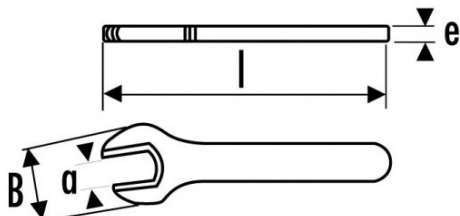

Photos and texts not contractually binding. Do not litter. Document generated on 2024-04-23 18:33:07

DESCRIPTION

1000 v insulated open end wrenches

Forged in steel with chrome-vanadium.

Extra-straight head wrench compliant hardness and lightness.

<https://www.sam-outillage.com/>

Photos and texts not contractually binding. Do not litter. Document generated on 2024-04-23 18:33:07

SPECIFIC DATA

Designation	SINGLE OPEN END WRENCH INSULATED 8 MM
Sales reference	Z-10-8
L (mm)	110
Weight (g)	30
e (mm)	6
B (mm)	21
a (mm)	8
Guarantee	O