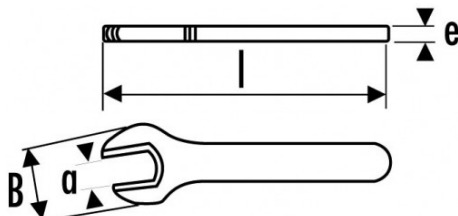

SPECIFIC DATA

Designation	OPEN WRENCH INSULATED 1000V 24MM
Sales reference	Z-10-24
L (mm)	200
Weight (g)	220
e (mm)	12
B (mm)	54
a (mm)	24
Guarantee	O

**Guarantee applied**

**O | SAM TOOL guarantee.**

Guarantee without time limit on the tools used under normal conditions.