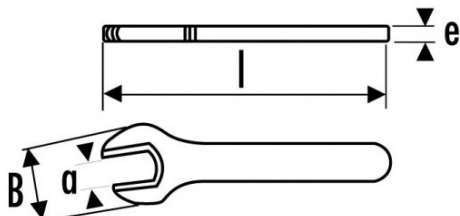

Photos and texts not contractually binding. Do not litter. Document generated on 2024-04-23 17:04:00

DESCRIPTION

1000 v insulated open end wrenches

Forged in steel with chrome-vanadium.

Extra-straight head wrench compliant hardness and lightness.

<https://www.sam-outillage.com/>

Photos and texts not contractually binding. Do not litter. Document generated on 2024-04-23 17:04:00

SPECIFIC DATA

Designation	SINGLE OPEN END WRENCH INSULATED 1000V 21MM
Sales reference	Z-10-21
L (mm)	177
Weight (g)	170
e (mm)	11
B (mm)	48
a (mm)	21
Guarantee	O