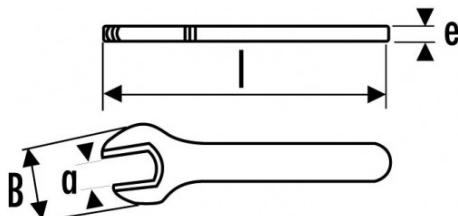

Photos and texts not contractually binding. Do not litter. Document generated on 2024-04-23 18:47:06

DESCRIPTION

1000 v insulated open end wrenches

Forged in steel with chrome-vanadium.

Extra-straight head wrench compliant hardness and lightness.

<https://www.sam-outillage.com/>

Photos and texts not contractually binding. Do not litter. Document generated on 2024-04-23 18:47:06

SPECIFIC DATA

Designation	SINGLE OPEN END WRENCH INSULATED 1000V 19MM
Sales reference	Z-10-19
L (mm)	167
Weight (g)	130
e (mm)	11
B (mm)	45
a (mm)	19
Guarantee	O