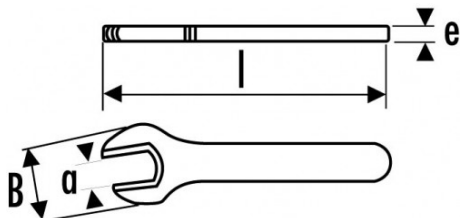

Photos and texts not contractually binding. Do not litter. Document generated on 2024-04-23 18:07:07

DESCRIPTION

1000 v insulated open end wrenches

Forged in steel with chrome-vanadium.

Extra-straight head wrench compliant hardness and lightness.

<https://www.sam-outillage.com/>

Photos and texts not contractually binding. Do not litter. Document generated on 2024-04-23 18:07:07

SPECIFIC DATA

Designation	OPEN WRENCH INSULATED 1000V 18MM
Sales reference	Z-10-18
L (mm)	160
Weight (g)	135
e (mm)	12
B (mm)	43
a (mm)	18
Guarantee	O