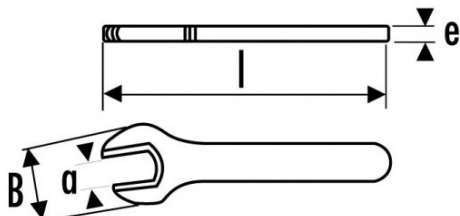

Photos and texts not contractually binding. Do not litter. Document generated on 2024-04-23 17:35:35

DESCRIPTION

1000 v insulated open end wrenches

Forged in steel with chrome-vanadium.

Extra-straight head wrench compliant hardness and lightness.

<https://www.sam-outillage.com/>

Photos and texts not contractually binding. Do not litter. Document generated on 2024-04-23 17:35:35

SPECIFIC DATA

Designation	SINGLE OPEN END WRENCH INSULATED 17 MM
Sales reference	Z-10-17
L (mm)	155
Weight (g)	110
e (mm)	10
B (mm)	42
a (mm)	17
Guarantee	O