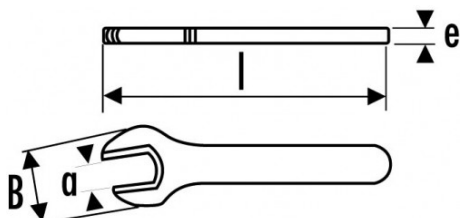

Photos and texts not contractually binding. Do not litter. Document generated on 2024-04-23 17:40:12

DESCRIPTION

1000 v insulated open end wrenches

Forged in steel with chrome-vanadium.

Extra-straight head wrench compliant hardness and lightness.

<https://www.sam-outillage.com/>

Photos and texts not contractually binding. Do not litter. Document generated on 2024-04-23 17:40:12

SPECIFIC DATA

Designation	SINGLE OPEN END WRENCH INSULATED 1000V 16MM
Sales reference	Z-10-16
L (mm)	150
Weight (g)	100
e (mm)	10
B (mm)	41
a (mm)	16
Guarantee	O